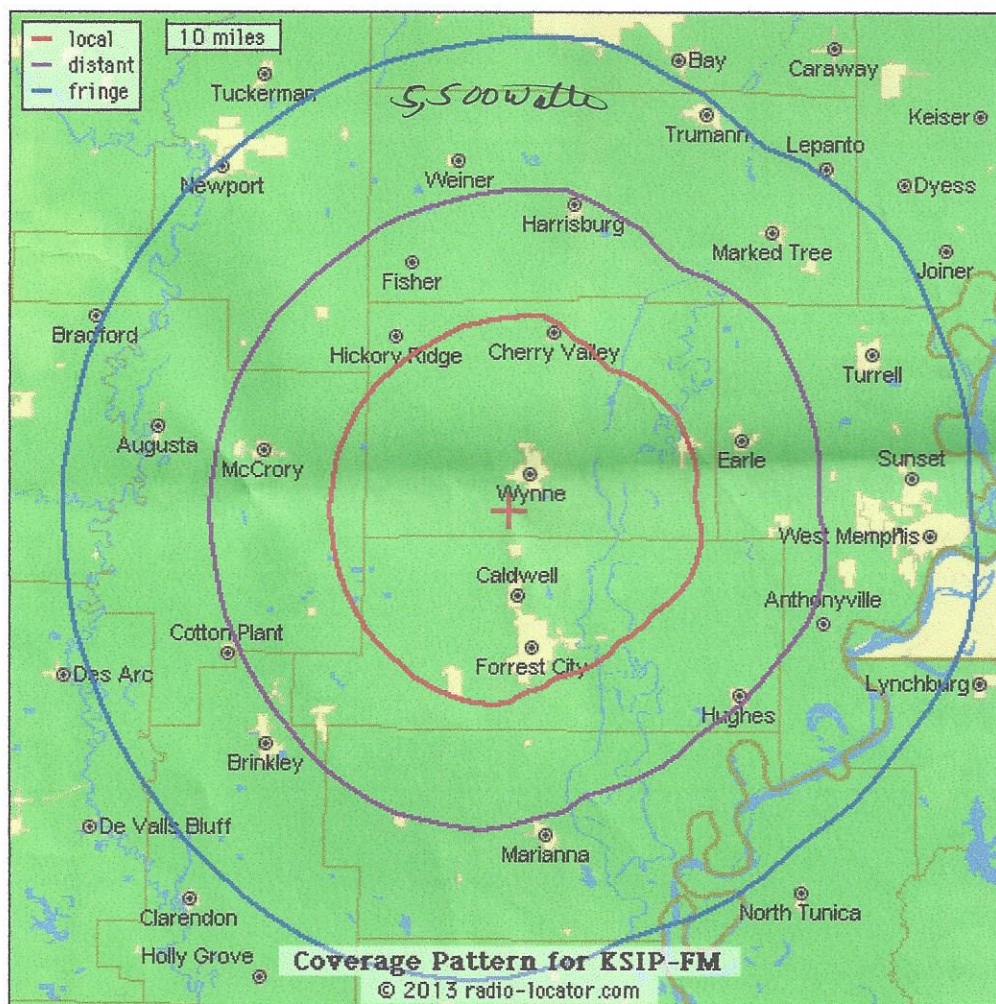

# radio-locator

find US radio stations by location  
city/zip  state   find by call letters

DOWNLOAD

LISTEN NOW

RADIO RAGE

- Site Navigation:**
- [home page](#)
  - [city search](#)
  - [format search](#)
  - [u.s. state search](#)
  - [canadian search](#)
  - [international search](#)
  - [advanced search](#)
  - [vacant frequencies](#)

## Predicted coverage area for KSIP 91.5 FM, Forrest City, AR

This image is intended solely for entertainment purposes. Radio-Locator makes no claims as to the accuracy of this information, nor towards its suitability for any intended purpose.

### How are these maps drawn? What do they mean? Why do they look so funny?

For the answer to these and other questions, please see our [Coverage Maps FAQ](#)

[radio station email addresses & mailing lists](#)